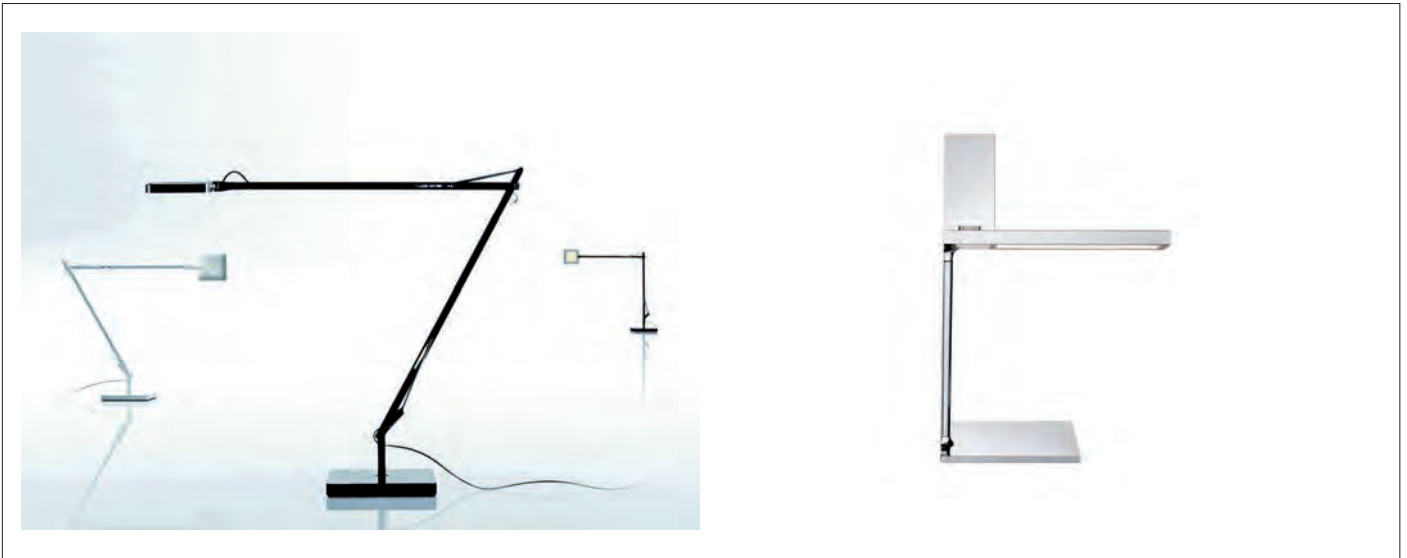

Delta reception

Delta

Reception

Focus

Belysning

Kelvin LED

D'E light

MATTING